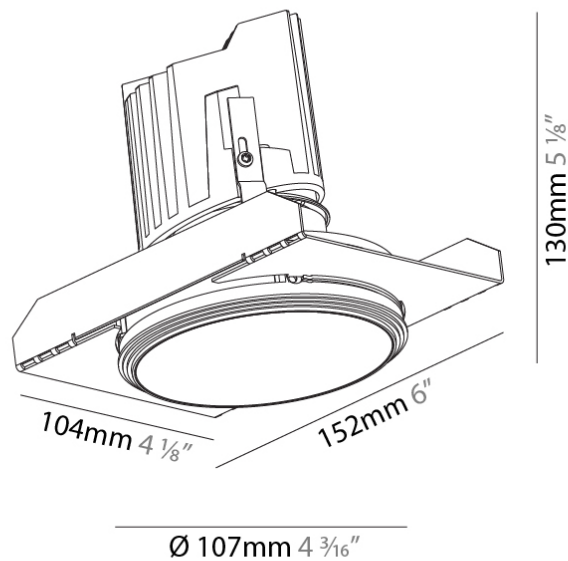

ELECTRICAL

Lamp Type: LED (Zhaga Standard)
Input Wattage (W): 13
Total Output Wattage (W): 11.8
Dimming: Tri-Mode (Non-Dimming and Phase Dimming (120Vac only) and 0-10V Dimming)
Driver Included: No
Driver Location: Recessed Housing
Driver Type: Constant Current - Universal
Driver Class: Class 2
Housing: See components
Input Voltage (V): 120 - 277
Constant Current (MA): 350

LED

Number of LEDs: 1
Color Temperature (°K): 2700 / 3000 / 3500 / 4000
Max. Delivered Lumen (lm): 876 / 909 / 955 / 974
Nominal Lumen (lm): 1304 / 1352 / 1421 / 1450
CRI: >90 CRI
Efficiency (%): 87.9 / 88.4 / 87.9
Lamp Life (hrs): 50000
Upon Request: RGB-W Tunable White Special Color Temperature Special LED

OPTICAL

Reflector°: 18 / 42 / 60
Optic°: Lens Pack - No Lens / Linear Spread Lens / Honeycomb / Spread Lens
Upon Request: Special Beam Angles

RATINGS AND CERTIFICATIONS

382, F 416-247-9319, www.zaneen.com

Not to be used in conjunction with other products at the end of the existing Model #. For assistance on 'custom' specifications, contact zteam@zaneen.com. In a constant effort to supply the best product, we reserve the right to change specifications or materials without notice. The most recent specification sheets are found at zaneen.com

IP rating: IP20